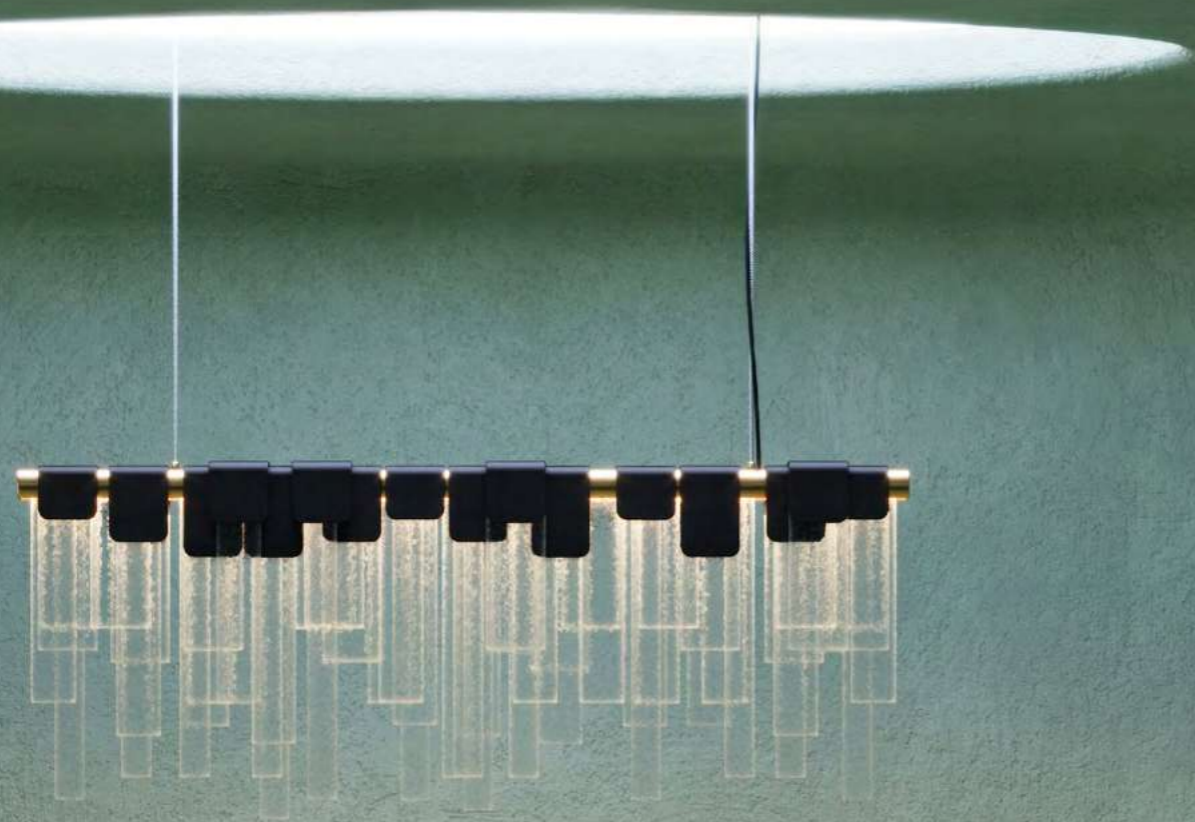

FROSTLIGHT

SUSPENSION LAMP

W 120 cm | 47.2" D 8 cm | 3.1" BH 48 cm | 18.9" H 100 cm | 39.4"

MATERIALS// BODY - BRUSHED BRASS, CREAM LACQUER

SHADE - ARTISANAL GLASS

TYPE OF LAMP// LED STRIP

NEW